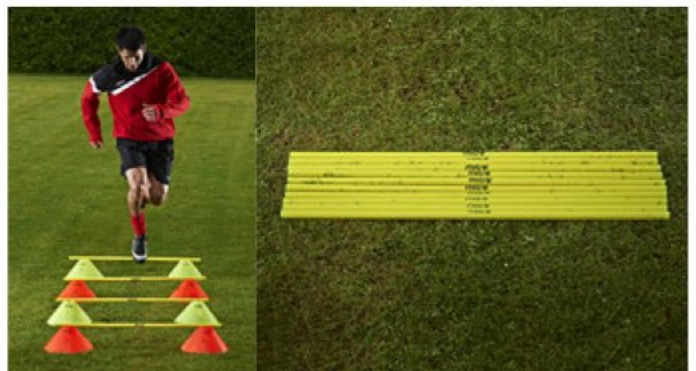

5A9108 MUL
Yellow

TEAMWEAR

TRAININGWEAR

BAGS

FOOTBALLS

GLOVES

GUARDS

ACCESSORIES

CUSTOMISE