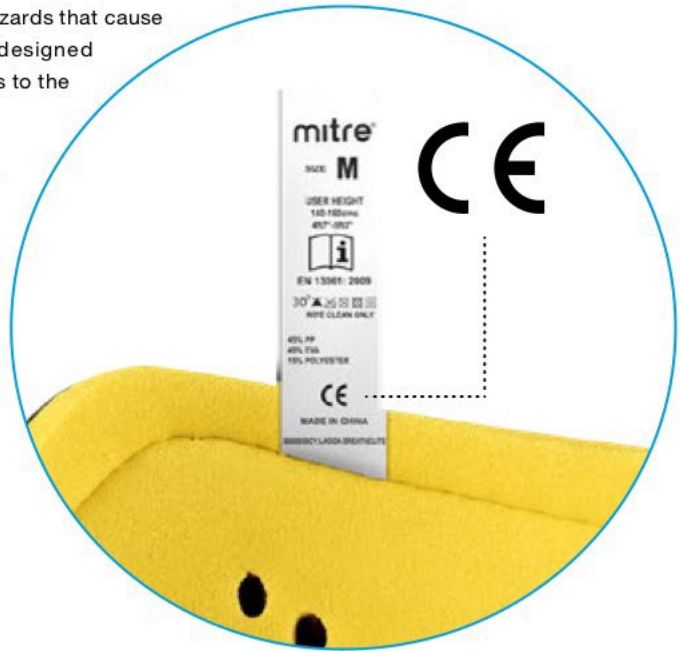

The CE mark can be found on all Mitre shinguard labels, as well as the user information and product care leaflet.

ACCESSORIES

PLASTIC GOAL 10'x6'Suggested Retail Price
£84.00Size
10'x6'Pack Size
1

- » Lightweight plastic football goal (10' x 6') – ideal for gardens and junior club games
- » Quick and easy to assemble
- » All-weather, hard-wearing and durable – no need to worry about bringing it in
- » Net clips and metal stakes ensure the goal posts stay in position