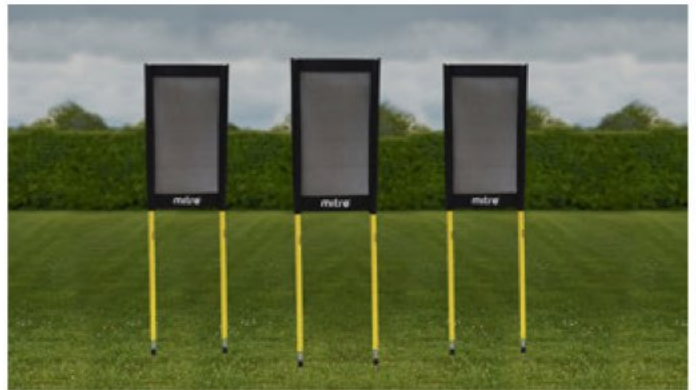

5A3092 AAA
 Multi

FOLDING FREE KICK DUMMY

Suggested Retail Price
£78.00

Size
2"

Pack Size
3

- » Set of three free-kick dummies to help perfect your set-pieces
- » Includes carry bag for ease of transport
- » Telescopic poles can be removed for multi-purpose training drills, such as agility exercises