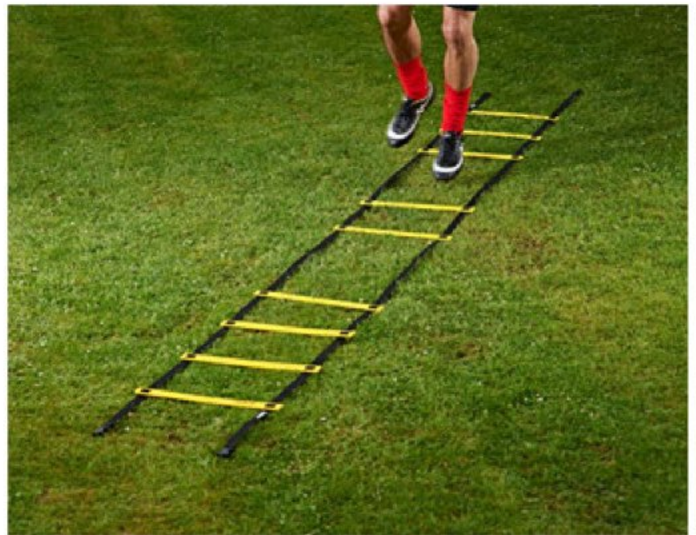

Suggested Retail Price
Large £33.00
Small £18.75

Size(s) Available
Large 9m
Small 4m

Pack Size
1

- » Link multiple ladders with rapid clips
- » Improves foot speed and co-ordination, as well as knee and ankle stability
- » Includes handy carry bag